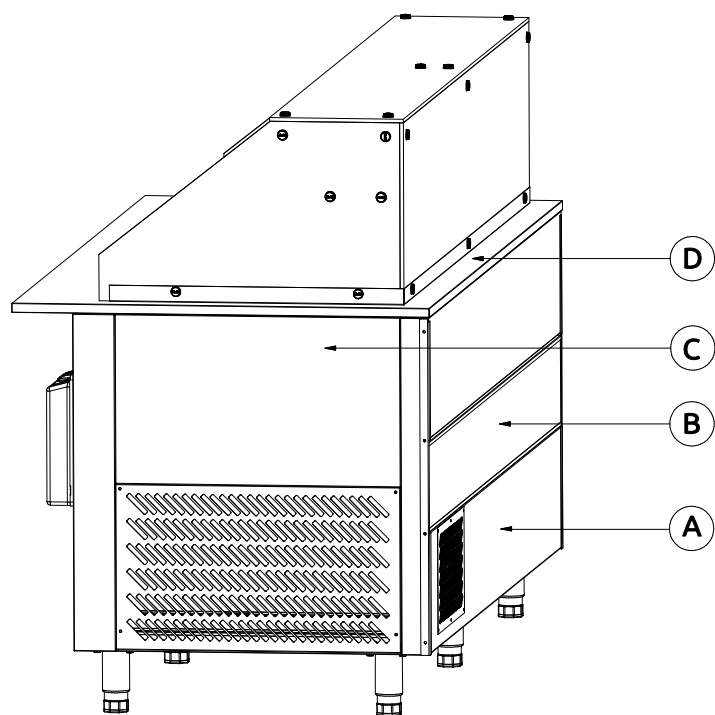

LINEAGASTRO

- A - FRONT
- B - LED ILLUMINATED PLEXIGLASS
- C - HAUSING
- D - GRANITE WORKTOP

COLOURING: STANDARD

A	B	C	D
RAL 3003	WHITE	RAL 9005	BIANCO

A	B	C	D
RAL9005	WHITE	RAL9005	BIANCO
RAL9003	RED	RAL9003	ROSA
RAL8016	GREEN	RAL8016	BALMORAL
RAL7024	BLUE	RAL7024	BLACK
RAL7047	ORANGE	RAL7047	
RAL9007	YELLOW	RAL9007	
RAL5005		RAL5005	
RAL6029		RAL6029	
RAL3020		RAL3020	
RAL3003		RAL3003	
RAL6018		RAL6018	
RAL1019		RAL1019	
RAL2004		RAL2004	
RAL1021		RAL1021	
RAL7016		RAL7016	
U190			
U7110			
U3112			
U159			
D2360			
D375			
D381			
D9103			
D9310			
D2380			
D2841			
D2713			
D2226			
D2609			
D1972			
D2842			
D3025			
D2610			

COLOUR SYMBOLS:

- RAL - POWDER COATED
- U - WOODEN BOARD - ONE COLOUR
- D - WOODEN BOARD
- C0 - NATURAL ALUMINUM
- C23 - ANODIZED ALUMINUM - COLOUR
- BIANCO - GRANITE
- ROSA PORRINO - GRANITE
- NERO - GRANITE
- INOX - ACID-RESISTANT STAINLESS STEEL
- BLACK, GREY, RED, BROWN... - PLASTIC ELEMENT
- AVAILABILITY OF FINISHES NOT INCLUDED IN THE COLORS - ON REQUEST.