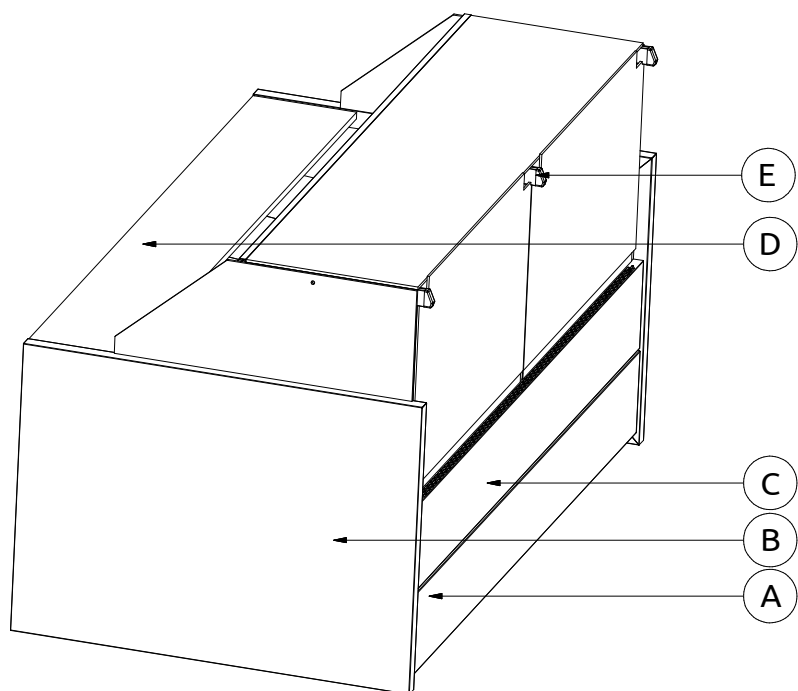

VERONA

- A - FRONT - BOTTOM
- B - SIDES
- C - FRONT - UPPER
- D - GRANITE WORKTOP
- E - ALUMINUM PROFILES

COLOURING: STANDARD

A	B	C	D	E
RAL 9007	RAL 9007	RAL 3003	BIANCO	C0

A	B	C	D	E
INOX	INOX	INOX	BIANCO	C0
RAL9005	RAL9005	RAL9005	ROSA	C23
RAL9003	RAL9003	RAL9003	BALMORAL	RAL9005
RAL8016	RAL8016	RAL8016	BLACK	
RAL7024	RAL7024	RAL7024	INOX	
RAL7047	RAL7047	RAL7047		
RAL9007	RAL9007	RAL9007		
RAL5005	RAL5005	RAL5005		
RAL6029	RAL6029	RAL6029		
RAL3020	RAL3020	RAL3020		
RAL3003	RAL3003	RAL3003		
RAL6018	RAL6018	RAL6018		
RAL1019	RAL1019	RAL1019		
RAL2004	RAL2004	RAL2004		
RAL1021	RAL1021	RAL1021		
RAL7016	RAL7016	RAL7016		
U190	U190	U190		
U7110	U7110	U7110		
U3112	U3112	U3112		
U159	U159	U159		
D2360	D2360	D2360		
D375	D375	D375		
D381	D381	D381		
D9103	D9103	D9103		
D9310	D9310	D9310		
D2380	D2380	D2380		
D2841	D2841	D2841		
D2713	D2713	D2713		
D2226	D2226	D2226		
D2609	D2609	D2609		
D1972	D1972	D1972		
D2842	D2842	D2842		
D3025	D3025	D3025		
D2610	D2610	D2610		

COLOUR SYMBOLS:

- RAL - POWDER COATED
- U - WOODEN BOARD - ONE COLOUR
- D - WOODEN BOARD
- C0 - NATURAL ALUMINUM
- C23 - ANODIZED ALUMINUM - COLOUR
- BIANCO - GRANITE
- ROSA PORRINO - GRANITE
- NERO - GRANITE
- INOX - ACID-RESISTANT STAINLESS STEEL
- BLACK, GREY, RED, BROWN... - PLASTIC ELEMENT
- AVAILABILITY OF FINISHES NOT INCLUDED IN THE COLORS - ON REQUEST.